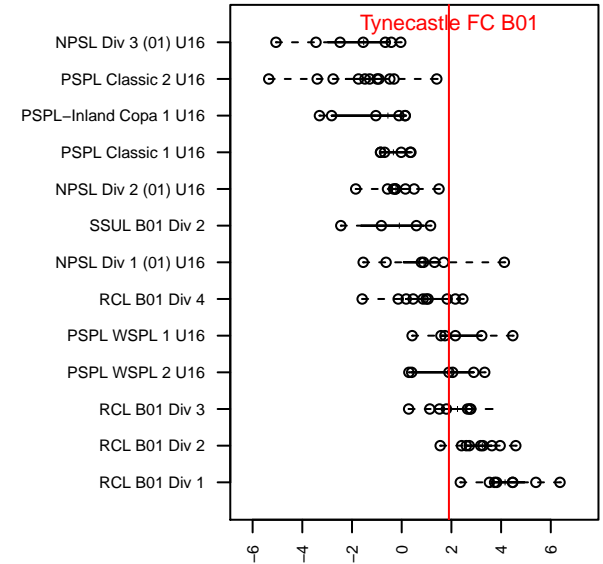

Tynecastle FC B01

Tynecastle FC
 Everett, WA
 B01 total strength=1481
 attack=19.12 defense=5.85
 fall league = PSPL WSPL 2 U16

alt names used:
 TYNECASTLE FC B01
 TYNECASTLE FC B01 (WA)
 TYNECASTLE FC B01 (WA)

Venues played:
 2016 RVS Classic BU16
 2016 Nike Crossfire Challenge Gold Group U16
 2016 Mt Hood Challenge U16 Gold
 2016 PSPL WSPL 2 U16
 2016 WA Cup HS Gold U16

Tynecastle FC B01
 Dots are actual minus expected GF (blue circles) and GA (red triangles).
 Blue line is smoothed change in attack strength. Red is smoothed change in defense strength.

**attack and defense variance (black dot)
relative to other teams
and top 10 in region**

**attack and defense rating
relative to others at age
and all opponents in last 13 months**

Performance relative to 13 month average