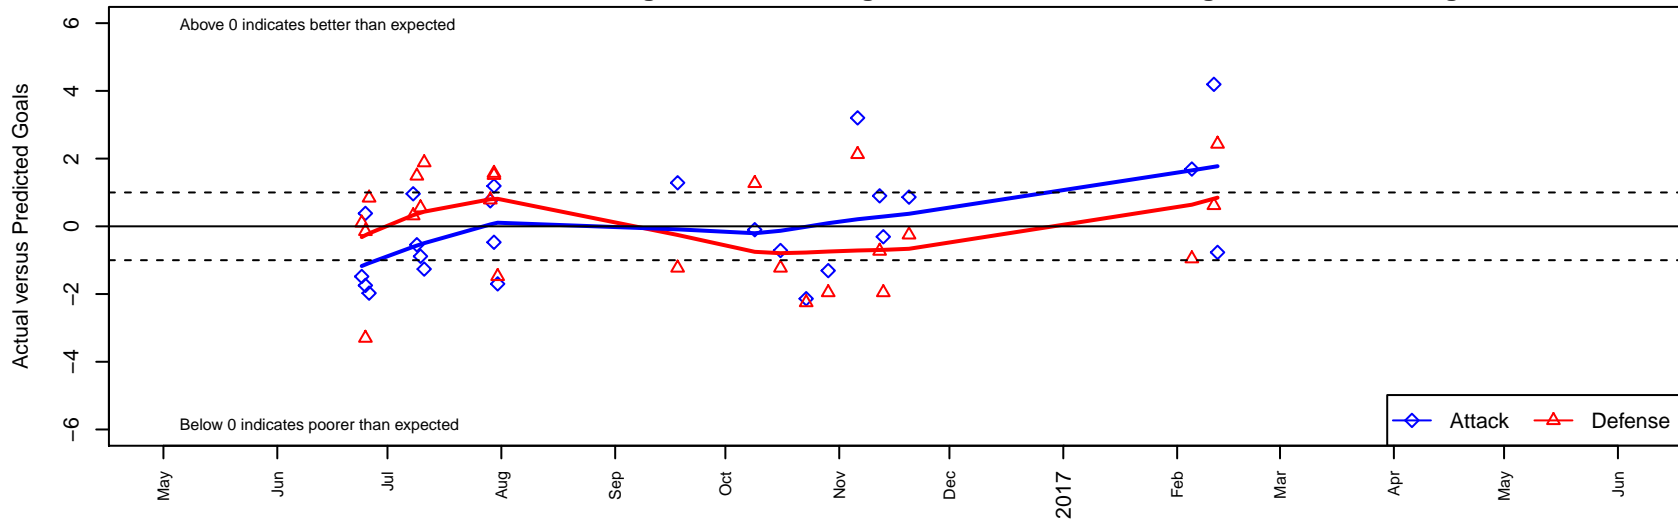

Tynecastle FC B01

Tynecastle FC
 Everett, WA
 B01 total strength=1481
 attack=19.12 defense=5.85
 fall league = PSPL WSPL 2 U16

alt names used:
 TYNECASTLE FC B01
 TYNECASTLE FC B01 (WA)
 TYNECASTLE FC B01 (WA)

Venues played:
 2016 RVS Classic BU16
 2016 Nike Crossfire Challenge Gold Group U16
 2016 Mt Hood Challenge U16 Gold
 2016 PSPL WSPL 2 U16
 2016 WA Cup HS Gold U16

Tynecastle FC B01
 Dots are actual minus expected GF (blue circles) and GA (red triangles).
 Blue line is smoothed change in attack strength. Red is smoothed change in defense strength.

**attack and defense variance (black dot)
relative to other teams
and top 10 in region**

**attack and defense rating
relative to others at age
and all opponents in last 13 months**

Performance relative to 13 month average